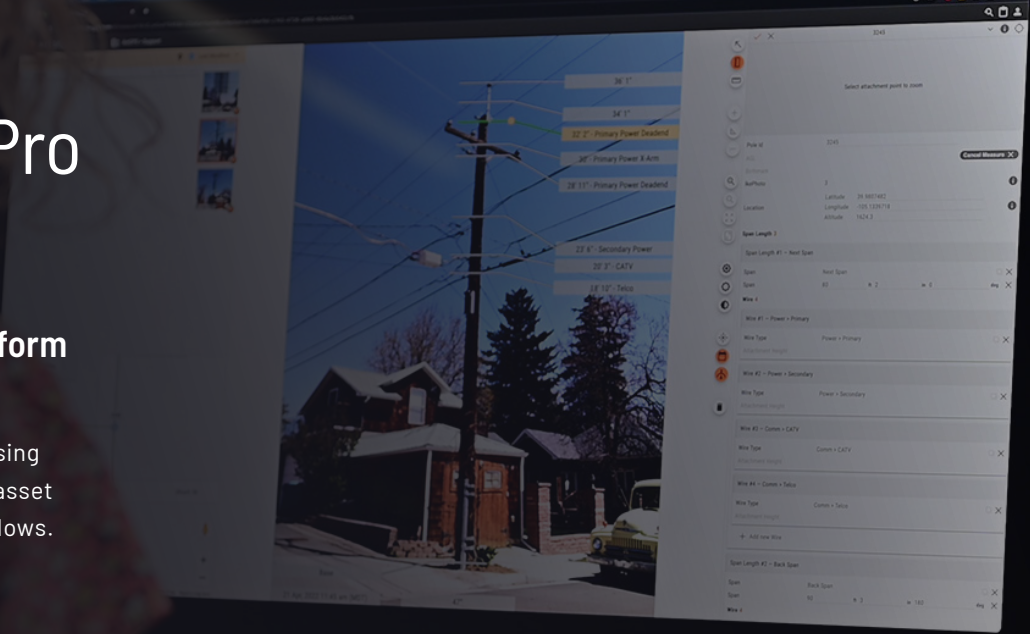

IKE Office Pro

Field-to-office collaboration and universal pole infrastructure platform

Edit and annotate utility pole data for utility, telecom, and engineering service providers using accurate, calibrated images for engineering, asset management, planning, and operations workflows.

Core Benefits

Drive down collection cost per pole by measuring in IKE Office Pro

Export and automate workflows in any format you need

Standardize your data with all of your departments and partners

Works with all leading pole load analysis solutions including PoleForeman

You're In Good Company

Project Use Cases

Small Cell and Fiber build out

5G deployments

Audit and inspections

Measure and manage poles and create customized dashboards

Measure and annotate IKE Records

Build IKE Records and Quality Control (QC) data from a single screen.

Project Specific Executive Insights

Dashboards can show any data available in IKE Office Pro for project specific customization.

Key IKE Office Pro Features

- + Improve data quality and reduce field data recollection
- + Understand field team performance and create customized reporting dashboards
- + Easy, customized collection forms
- + Import existing pole data
- + Export to KML, Excel, JSON, and other formats
- + Integrated with IKE products and services