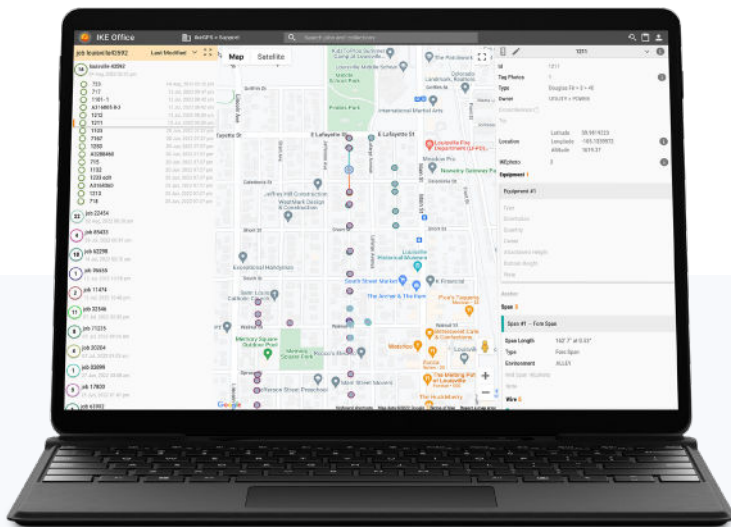

IKE Office Pro

Field-to-office collaboration and universal pole infrastructure platform

Edit and annotate utility pole data for utility, telecom, and engineering service providers using accurate, calibrated images for engineering, asset management, planning, and operations workflows.

Core Benefits

Drive down collection cost per pole by measuring in IKE Office Pro

Export and automate workflows in any format you need

Standardize your data with all of your departments and partners

Works with all leading pole load analysis solutions including PoleForeman

You're In Good Company

Project Use Cases

Small Cell and Fiber build out

5G deployments

Audit and inspections

Measure and manage poles and create customized dashboards

Measure and annotate IKE Records

Build IKE Records and Quality Control (QC) data from a single screen.

Project Specific Executive Insights

Dashboards can show any data available in IKE Office Pro for project specific customization.

Key IKE Office Pro Features

- + Improve data quality and reduce field data recollection
- + Understand field team performance and create customized reporting dashboards
- + Easy, customized collection forms
- + Import existing pole data
- + Export to KML, Excel, JSON, and other formats
- + Integrated with IKE products and services