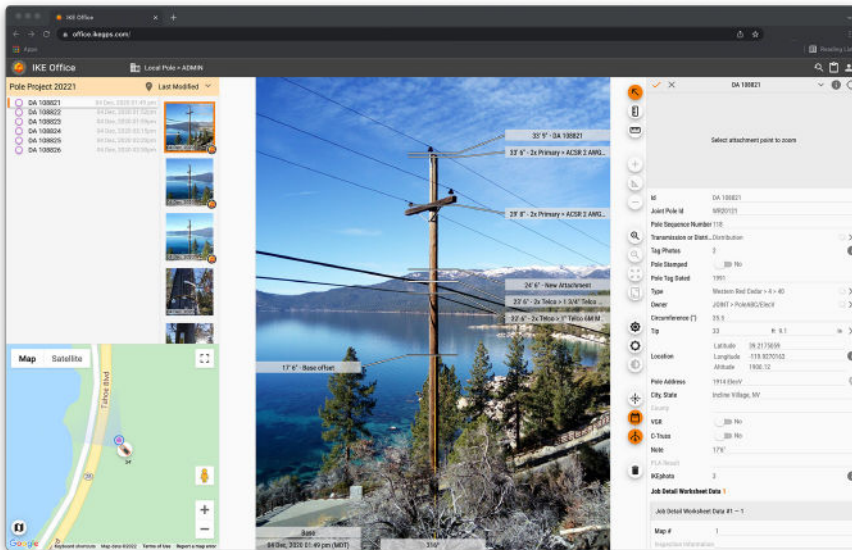

IKE Office Pro

Field-to-office collaboration and universal pole infrastructure platform

Edit and annotate utility pole data for utility, telecom, and engineering service providers using accurate, calibrated images for engineering, asset management, planning, and operations workflows.

You're In Good Company

Project Use Cases

Small Cell and Fiber build out

5G deployments

Audit and inspections

Measure and manage poles and create customized dashboards

Measure and annotate IKE Records

Build IKE Records and Quality Control (QC) data from a single screen.

Project Specific Executive Insights

Dashboards can show any data available in IKE Office Pro for project specific customization.

Key IKE Office Pro Features

- + Improve data quality and reduce field data recollection
- + Understand field team performance and create customized reporting dashboards
- + Easy, customized collection forms
- + Import existing pole data
- + Export to KML, Excel, JSON, and other formats
- + Integrated with IKE products and services

Pricing

Per pole subscription pricing

(Must have at least 1 active device subscription)

24 Million

Pole photos to date

4.8 Million

unique poles in
IKE Office Pro

22,000 Miles