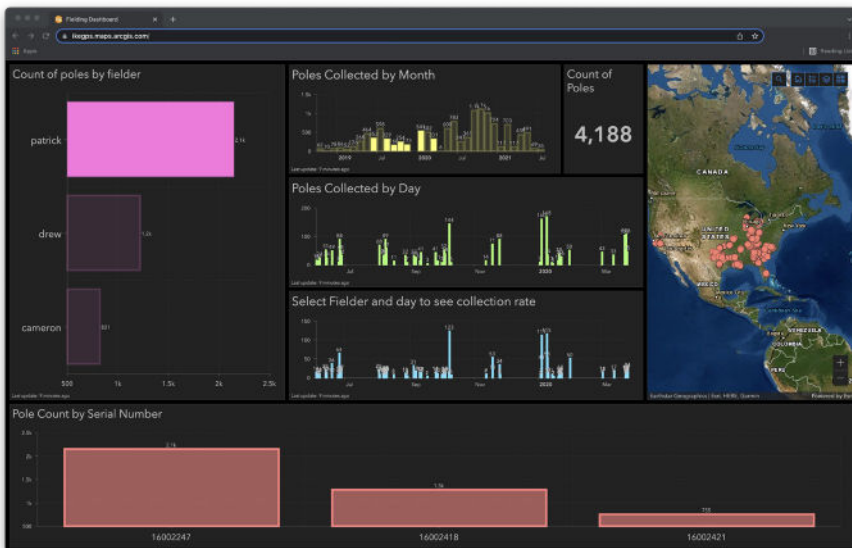

IKE Office Pro

Field-to-office collaboration and universal pole infrastructure platform

Edit and annotate utility pole data for utility, telecom, and engineering service providers using accurate, calibrated images for engineering, asset management, planning, and operations workflows.

Core Benefits

Drive down collection cost per pole by measuring in IKE Office Pro

Export and automate workflows in any format you need

Standardize your data with all of your departments and partners

Works with all leading pole load analysis solutions including PoleForeman

You're In Good Company

Project Use Cases

Small Cell and Fiber build out

5G deployments

Audit and inspections

Measure and manage poles and create customized dashboards

Measure and annotate IKE Records

Build IKE Records and Quality Control (QC) data from a single screen.

Project Specific Executive Insights

Dashboards can show any data available in IKE Office Pro for project specific customization.

Key IKE Office Pro Features

- + Improve data quality and reduce field data recollection
- + Understand field team performance and create customized reporting dashboards
- + Easy, customized collection forms
- + Import existing pole data
- + Export to KML, Excel, JSON, and other formats
- + Integrated with IKE products and services